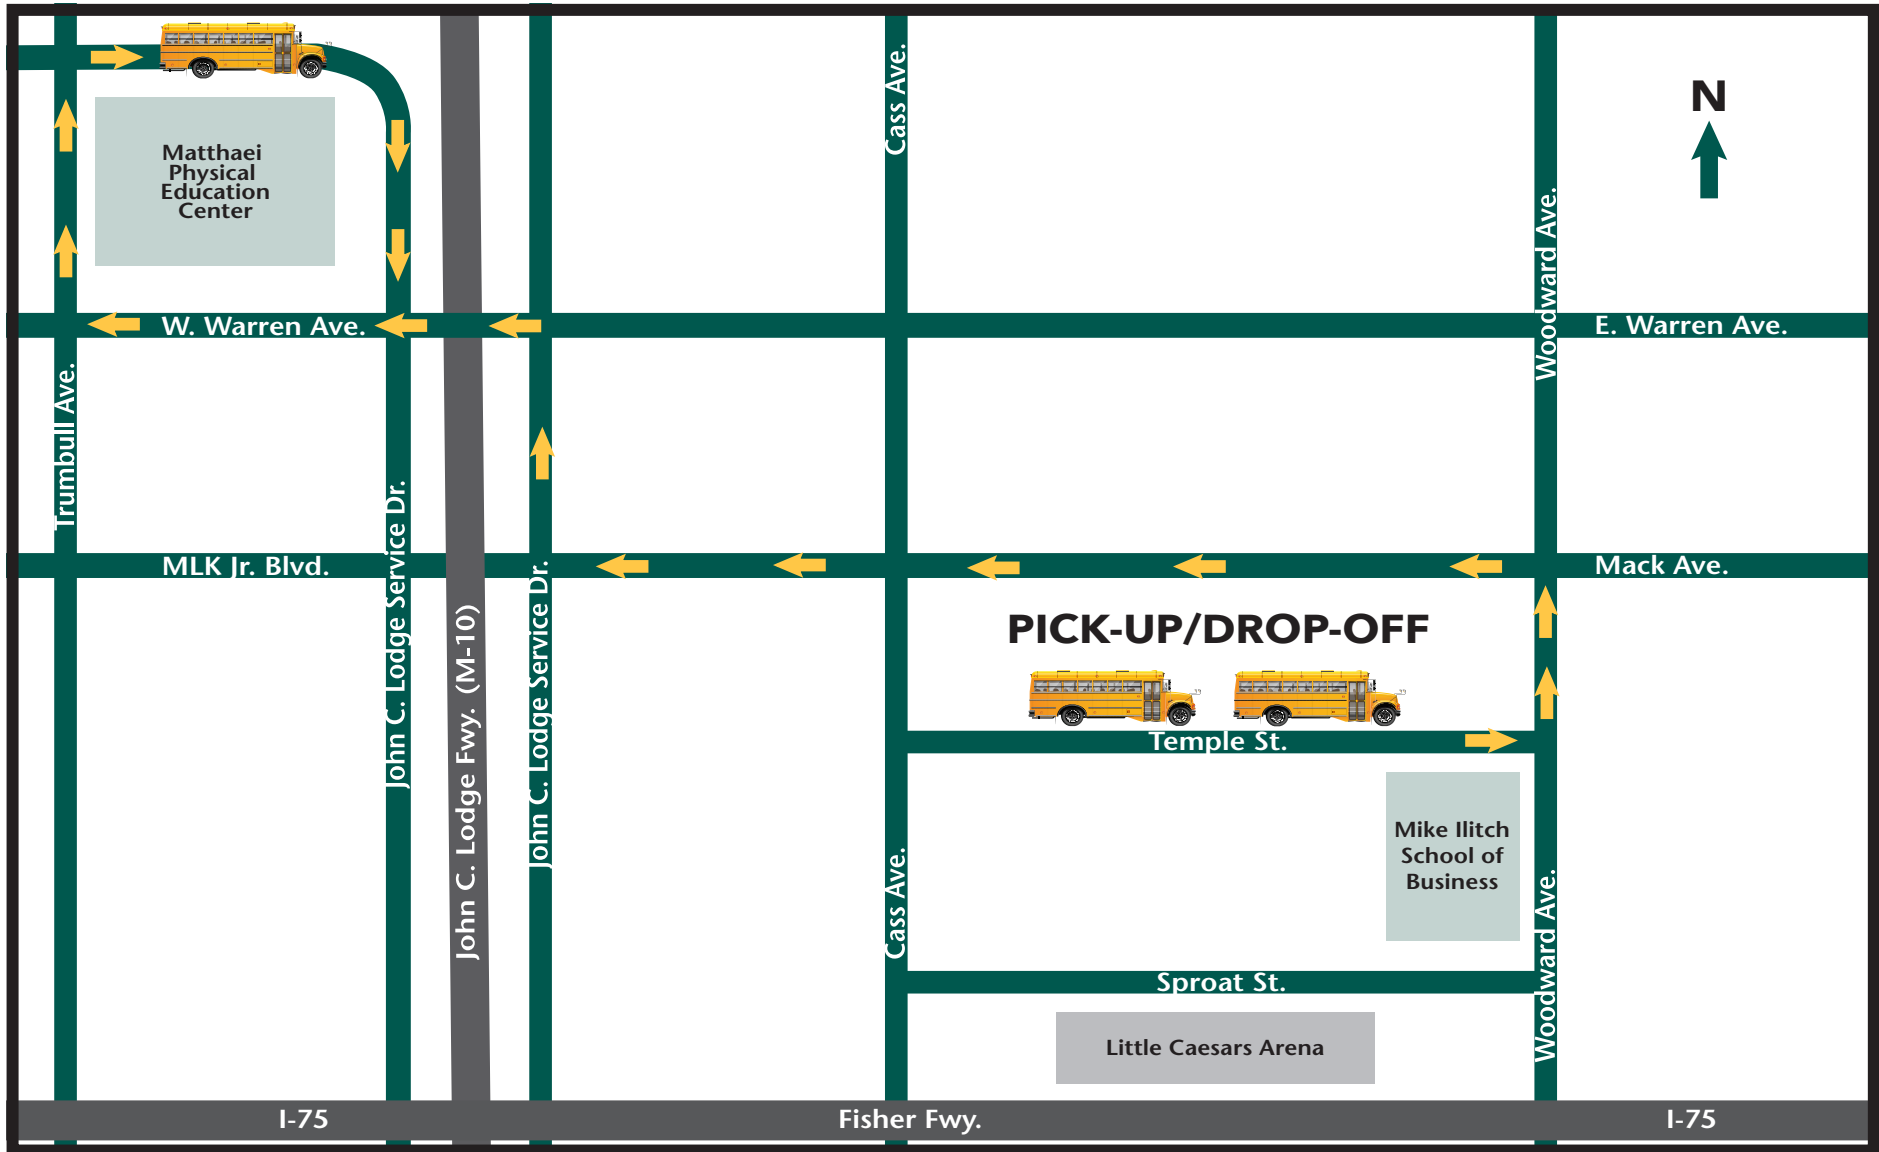

WSU STEM DAY BUS MAP (MIKE ILITCH SCHOOL OF BUSINESS)

DROP-OFF

All buses should quickly drop off along Temple before heading to park at the John C. Lodge Service Drive. Students should enter the front door along Woodward for event check-in.

BUS PARKING

Please pull all the way to the end of the service drive to accommodate all buses.

PICK-UP

Buses should return and park along Temple at 12:45 p.m. Please do not double-park as it creates safety concerns for students and blocks traffic.